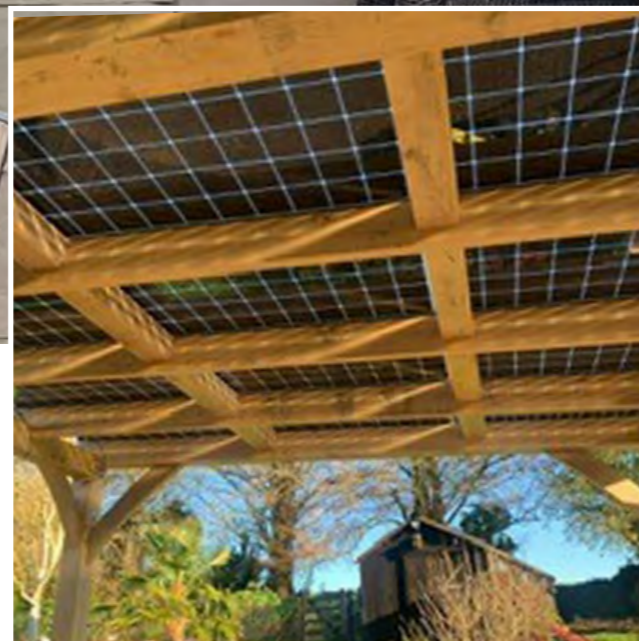

Ms M. Harrow

Relax in style come rain or shine

Our discerning clients have requested more than just verandas and so we now also offer pergolas, canopies, outdoor kitchen awnings, balcony awnings, timber outdoor office buildings, pool houses – in fact we can design any glazed structure in either oak or steel to suit your requirements. Ambient lighting and weather-shielding doors or glass panels can also be integrated into your bespoke design. Plus, Newframe's Glazing Division offer replacement windows, doors, orangeries and bi-folds if required too.

We use our own teams of trained engineers and electricians to install and connect your Solar structure and we have years of experience in Building and Glazing, so you can rest assured that we will install your canopy on time and on budget. Call our Customer Service team on **01903 244449** to talk through your project today.

Built to last with Peace of Mind

Our Solar glass has a product life of 25 years and have been wind and snow load tested and independently fire tested. All our products and electricals are Microgeneration Certification Scheme (MCS) certified and our install package include the whole build and electrical commissioning too, all of which are VAT free. We are FENSA, RECC (Renewable Energy Consumer Code) and SMAS (Safety Management Advisory Services) registered too and fully insured.